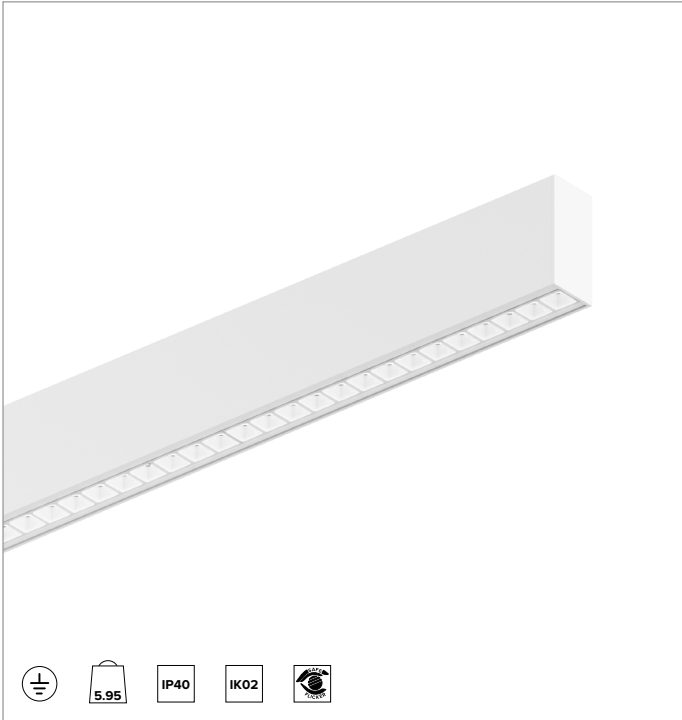

T018BX830D2PW | LOGICO EASY Stand Alone 37 - UGR19

Linear stand alone LED fixture for ceiling mounted or suspension installation

	3000K	H(m)	D1(m)	D2(m)	E _{max} (lx)
Ra80		66°	64°		
Fixture Power	68W	1	1.29	1.26	3542
Source Flux	7983lm	2	2.58	2.52	886
Fixture Flux	7984lm	3	3.86	3.78	394
Efficacy	117lm/W	4	5.15	5.04	221
G0347A I _{max} =502cd/klm	I _{max} 4009cd	5	6.44	6.30	142

Emission: DIRECT/INDIRECT

Optic: CELLULAR

Optical efficiency: 100%

Fixture flux: 7983lm

Luminous efficacy: 117lm/W

Photobiological safety: Compliant with RG0 exempt risk group

MECHANICAL CHARACTERISTICS

Painted extruded aluminium body with 37mm section and polycarbonate end caps. Upper closing screen in translucent polycarbonate.

Colour and finish: White

Dimensions: L=2243mm

Weight: 5.95Kg

Version: LINEAR

Degree of protection: IP40

Mechanical Resistance: IK02

ELECTRICAL CHARACTERISTICS

Integrated electronic DALI2 driver. Luminaire compliant with EN 60598-2-22 for power supply from a centralised emergency system CPSS (Central Power Supply System), not incorporated in the luminaire - high risk areas excluded. The default power and flux are 100% in AC and 15% in DC.